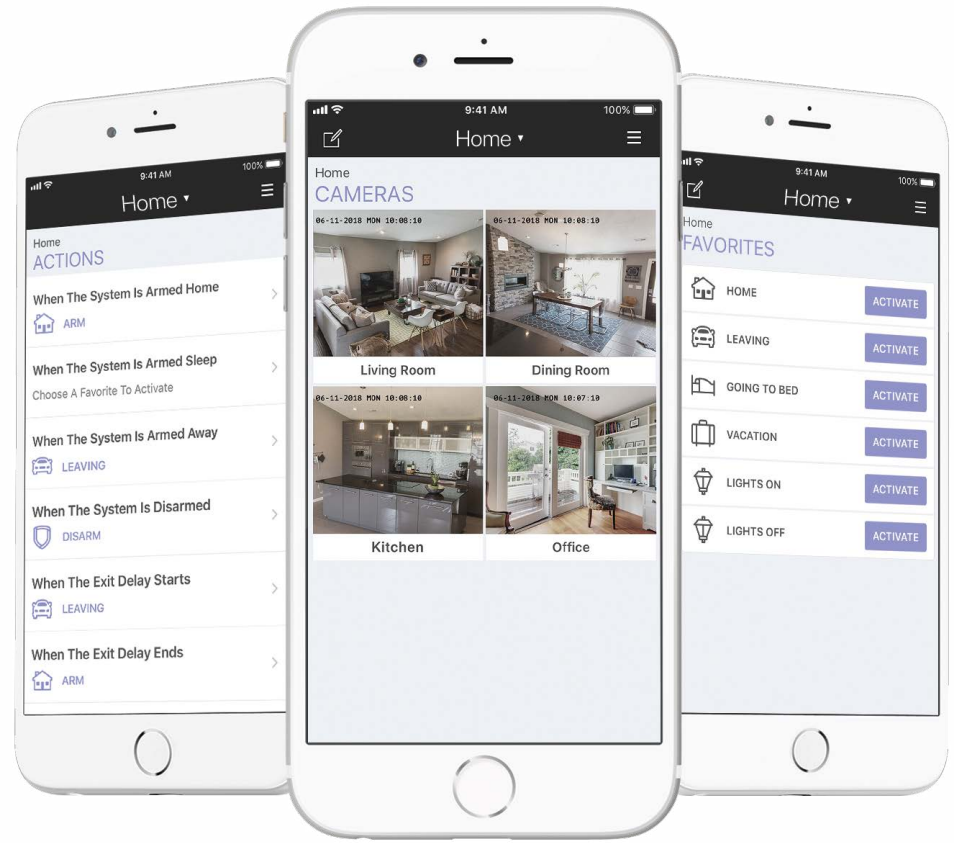

DOOR LOCKS AND ACCESS CONTROL

Open or lock your door with the tap of a button. With the capabilities to schedule your devices, you can automatically have your doors unlocked in the morning and have them locked again when you go to bed.

Peace of Mind with Mobile Control

Your alarm system can do more than just keep your home secure. You can turn your lights on and off, set your thermostat, lock your doors, view cameras and receive event notifications, all from the Virtual Keypad™ app.

LIGHTS

Easily turn lights on, off, or dim them as needed from the Lights menu.

- ✓ Access video surveillance
- ✓ Select from Home, Sleep, and Away arming options
- ✓ Control Z-Wave® devices: lights, appliances, thermostat, and locks
- ✓ Check your system status or check history of events to be sure your home is armed
- ✓ Arm or disarm your system in an instant

ACTIONS

Actions allow you to assign scenes to activate for specific system events. Select a Favorite to activate when an event occurs.

CAMERAS

Select up to 16 Wi-Fi or IP video cameras and remotely view live video, recorded clips, and have video verification upon alarm.