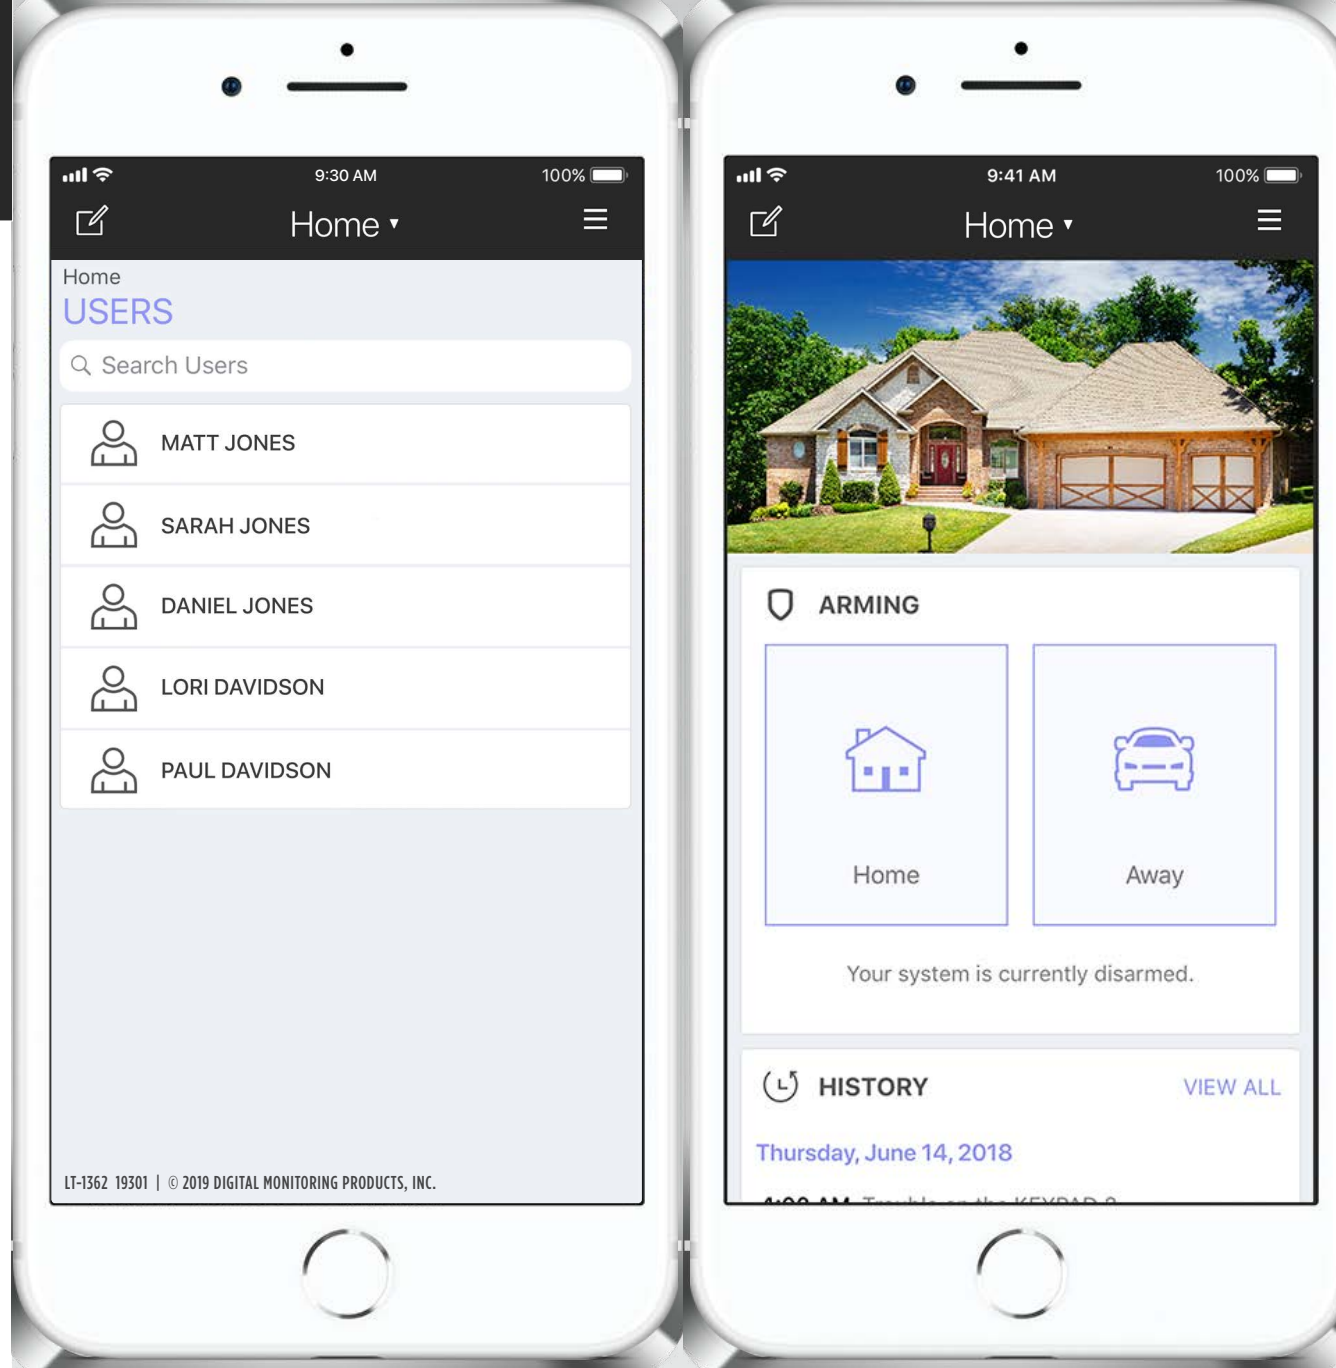

THERMOSTATS

The Virtual Keypad™ app provides full remote control over temperature and fan settings. With the capabilities to automate your temperature control, you can save on utility costs and save more energy.

DOOR LOCKS AND ACCESS CONTROL

Open or lock your door with the tap of a button. With the capabilities to schedule your devices, you can automatically have your doors unlocked in the morning and have them locked again when you go to bed.

Peace of Mind with Mobile Control

Your alarm system can do more than just keep your home secure. You can turn your lights on and off, set your thermostat, lock your doors, view cameras and receive event notifications, all from the Virtual Keypad™ app.

ACTIONS

Actions allow you to assign scenes to activate for specific system events. Select a Favorite to activate when an event occurs.

CAMERAS

Select up to 16 Wi-Fi or IP video cameras and remotely view live video, recorded clips, and have video verification upon alarm.