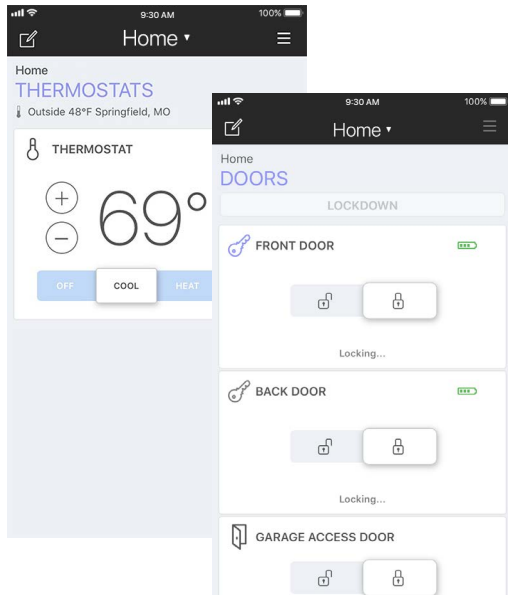

THERMOSTATS

The Virtual Keypad™ app provides full remote control over temperature and fan settings. With the capabilities to automate your temperature control, you can save on utility costs and save more energy.

DOOR LOCKS AND ACCESS CONTROL

Open or lock your door with the tap of a button. With the capabilities to schedule your devices, you can automatically have your doors unlocked in the morning and have them locked again when you go to bed.

Peace of Mind with Mobile Control

Your alarm system can do more than just keep your home secure. You can turn your lights on and off, set your thermostat, lock your doors, view cameras and receive event notifications, all from the Virtual Keypad™ app.

LIGHTS

Easily turn lights on, off, or dim them as needed from the Lights menu.

- ✓ Access video surveillance
- ✓ Select from Home, Sleep, and Away arming options
- ✓ Control Z-Wave® devices: lights, appliances, thermostat, and locks
- ✓ Check your system status or check history of events to be sure your home is armed
- ✓ Arm or disarm your system in an instant