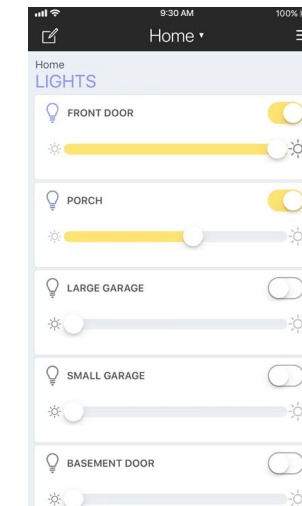

DOOR LOCKS AND ACCESS CONTROL

Open or lock your door with the tap of a button. With the capabilities to schedule your devices, you can automatically have your doors unlocked in the morning and have them locked again when you go to bed.

Peace of Mind with Mobile Control

Your alarm system can do more than just keep your home secure. You can turn your lights on and off, set your thermostat, lock your doors, view cameras and receive event notifications, all from the Virtual Keypad™ app.

LIGHTS

Easily turn lights on, off, or dim them as needed from the Lights menu.

- ✓ Access video surveillance
- ✓ Select from Home, Sleep, and Away arming options
- ✓ Control Z-Wave® devices: lights, appliances, thermostat, and locks
- ✓ Check your system status or check history of events to be sure your home is armed
- ✓ Arm or disarm your system in an instant

ACTIONS

Actions allow you to assign scenes to activate for specific system events. Select a Favorite to activate when an event occurs.

CAMERAS

Select up to 16 Wi-Fi or IP video cameras and remotely view live video, recorded clips, and have video verification upon alarm.